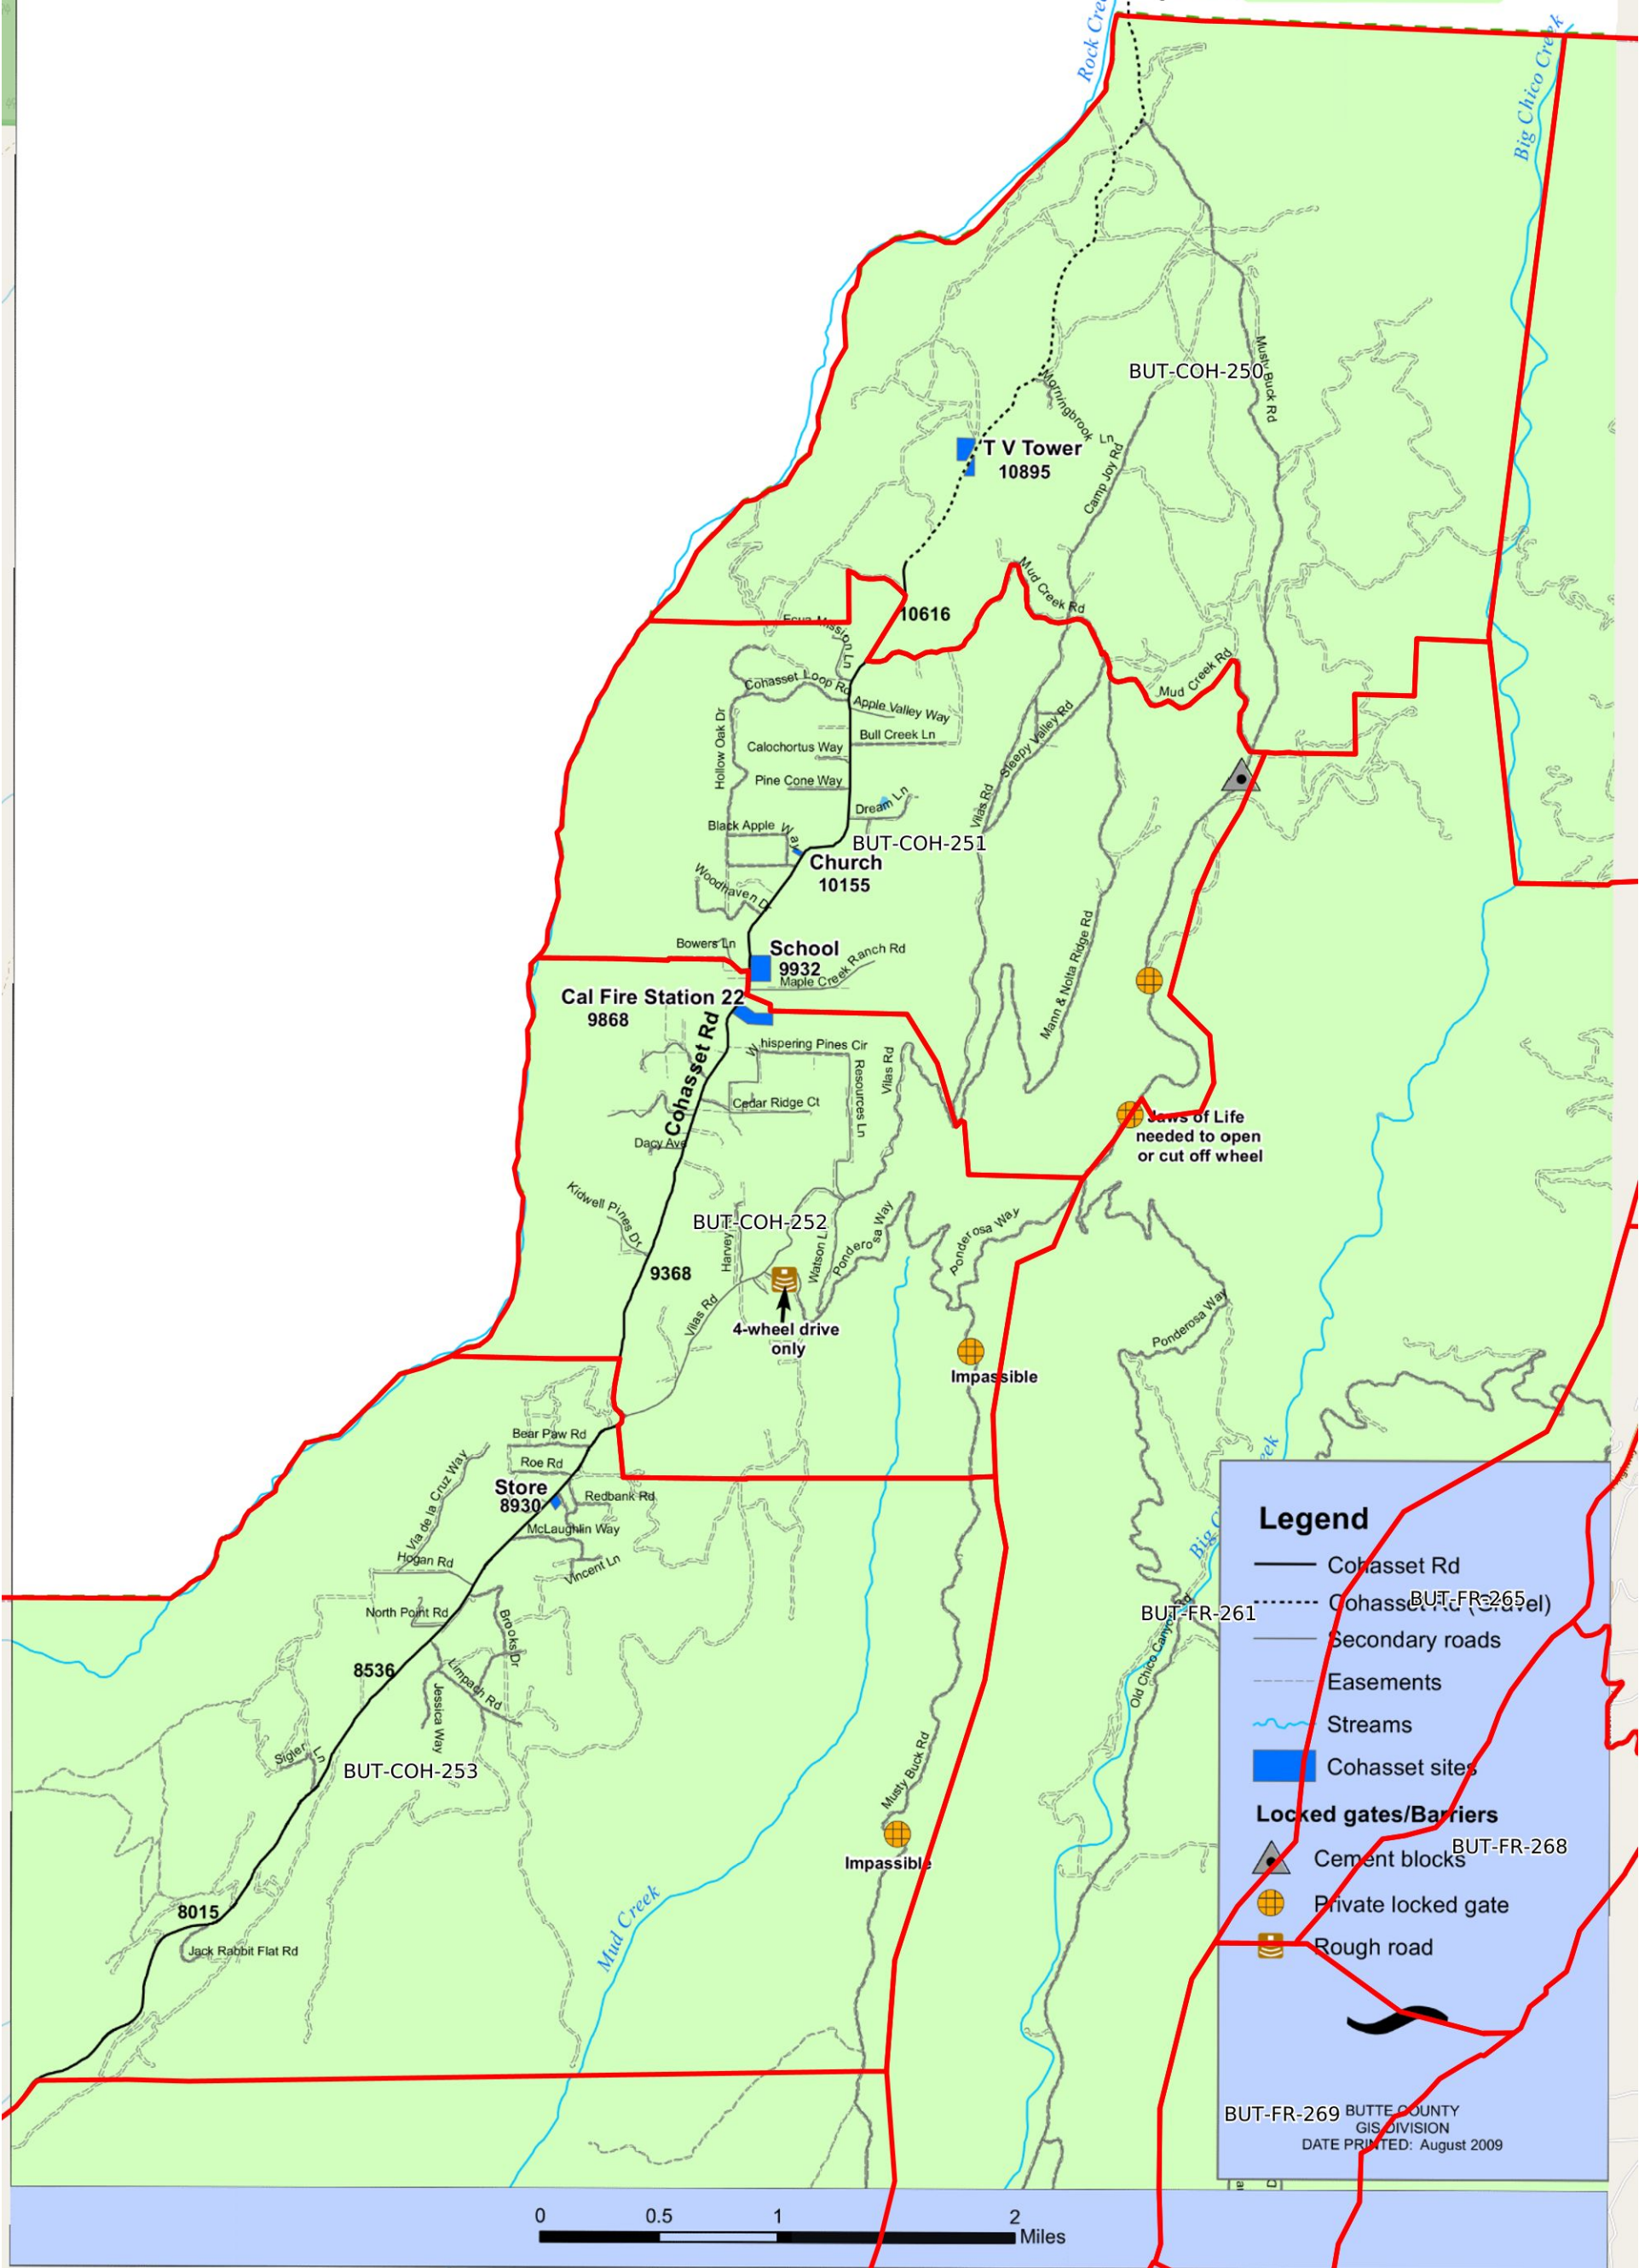

BUTTE COUNTY Cohasset Area

7 miles to Campbellville

Legend

- Cohasset Rd
 - - - Cohasset Rd (Cable)
 - Secondary roads
 - - - Easements
 - Streams
 - Cohasset sites
- Locked gates/Barriers**
- ▲ Cement blocks (BUT-FR-268)
 - Private locked gate
 - Rough road

BUT-FR-269 BUTTE COUNTY
GIS DIVISION
DATE PRINTED: August 2009

Mercator Projection
WGS84
UTM Zone 10S
SARTOPO

Scale 1:43604 1 inch = 3634 feet

MN
13.6°